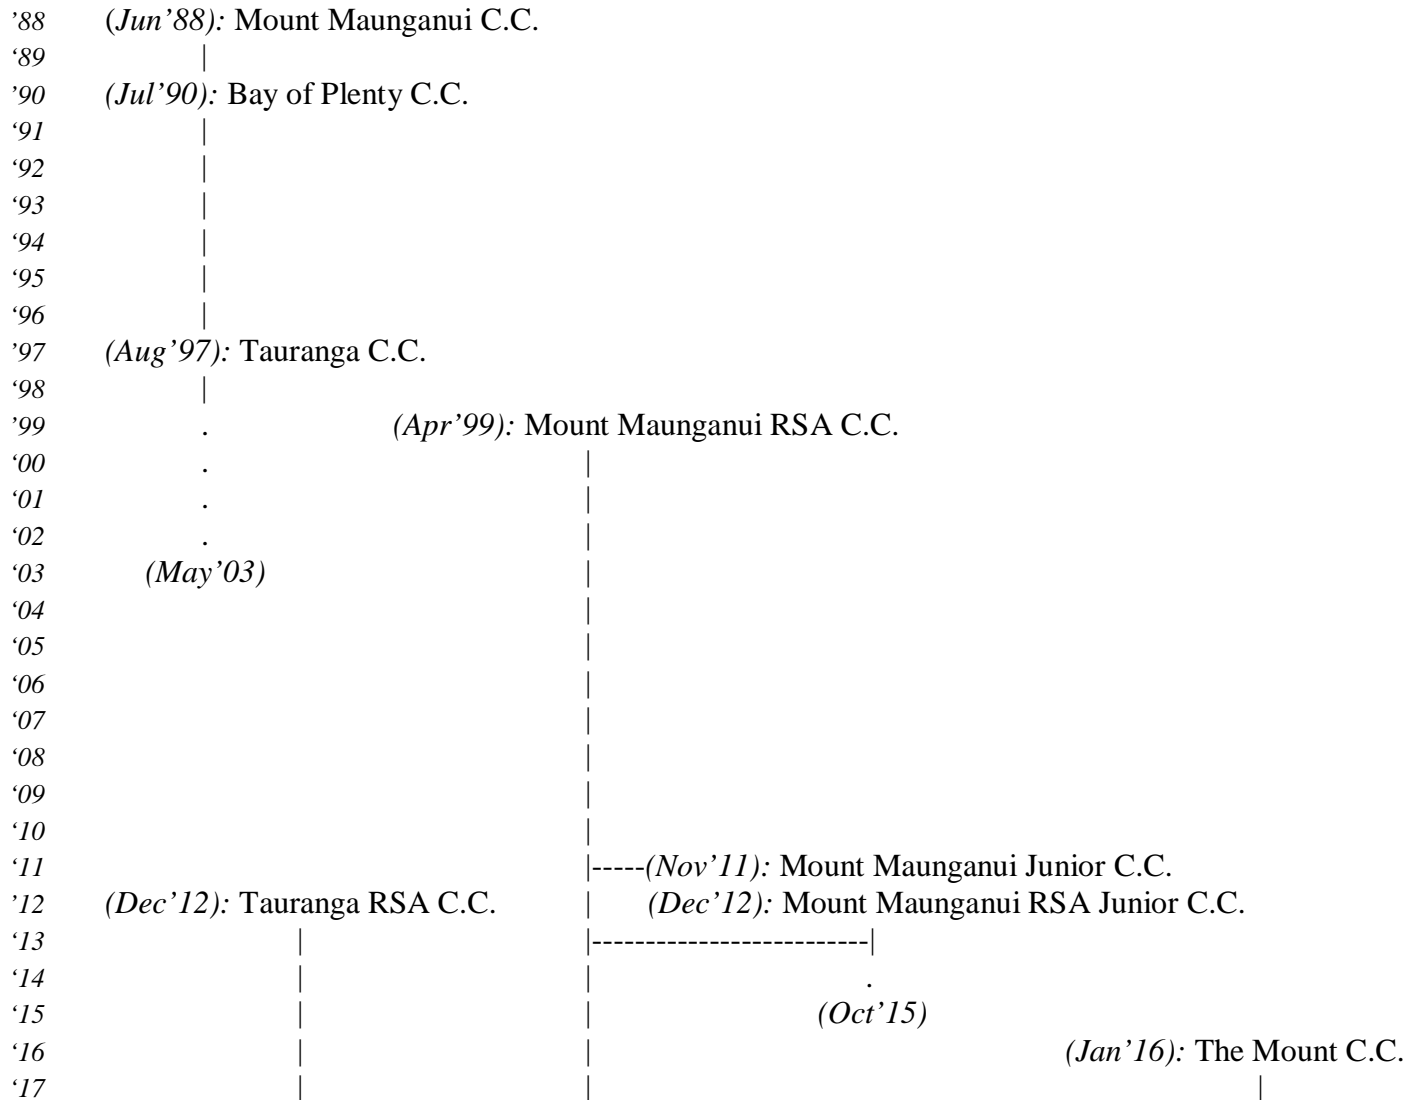

Main Western Bay of Plenty regional chess club activity 'wiring' diagram since local chess began again in 1988:

Time Lines

Key to: name change / month started / month finished

Year: |

Defunct: .

Currently: THREE Chess Clubs: