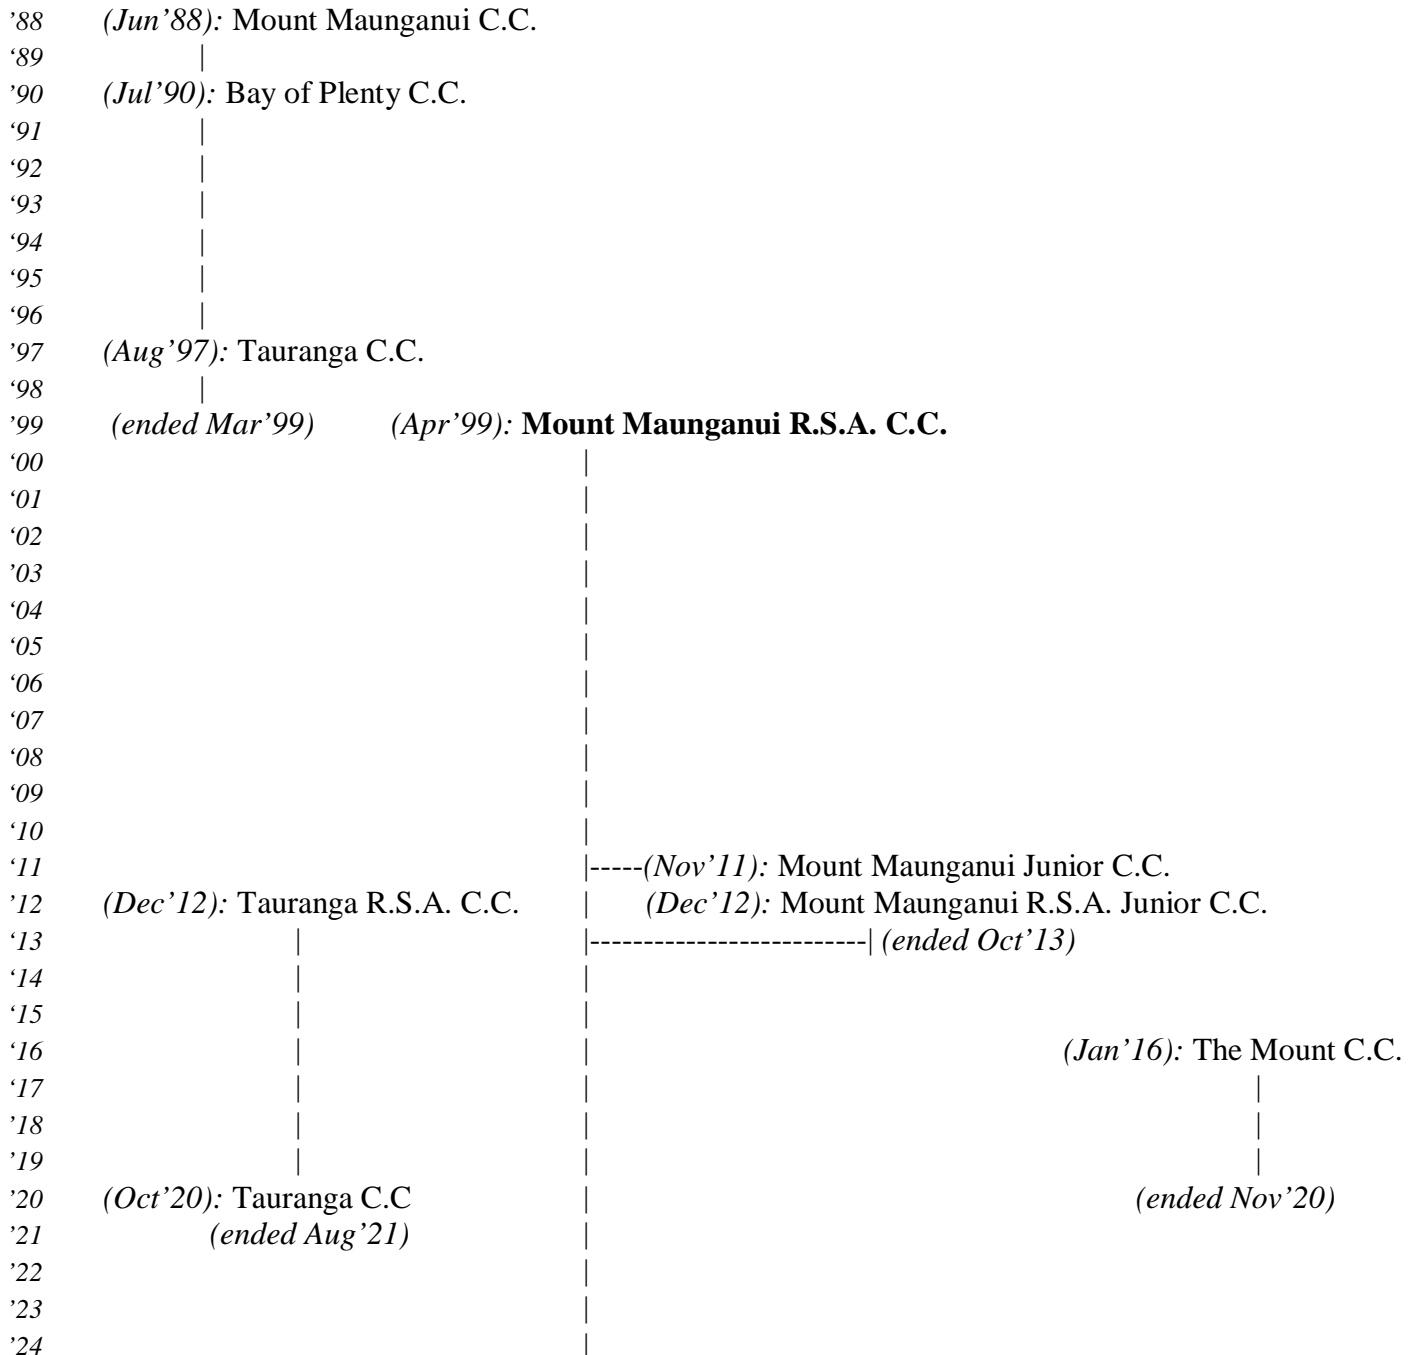

Western Bay of Plenty chess clubs 'wiring' diagram since local chess began again in 1988:

Time Lines

Operating Year: | (month of change or club finishing): [name change]

The only local chess club is: (in the Western Bay of Plenty)